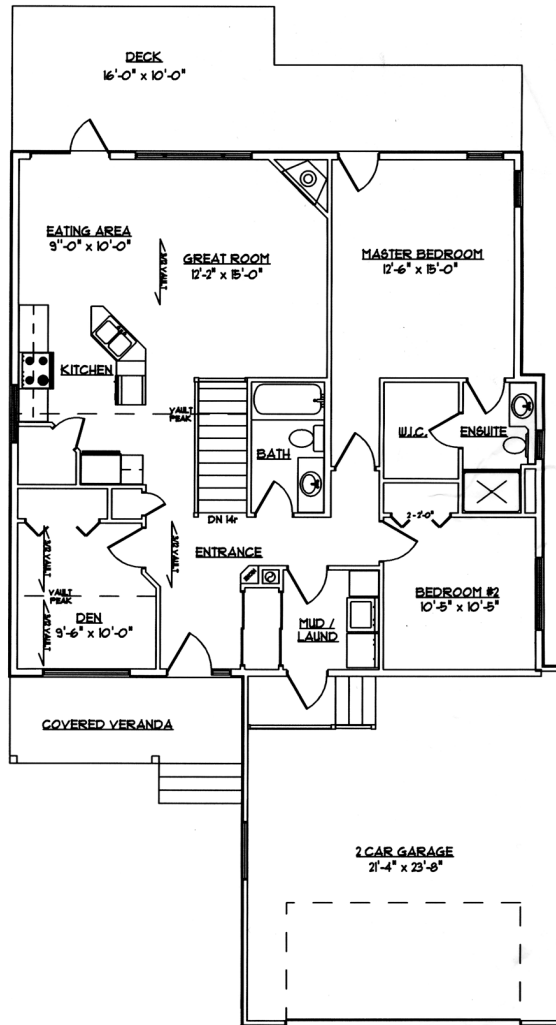

The Skylark

For More Information:

Call Sue @

403.391.0444

Online @

www.homesbyeagleridge.com

**The Alberta
New Home
Warranty
Program**

MAIN FLOOR 1291 SQ. FT.